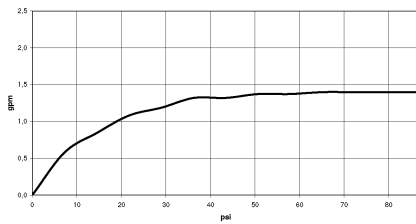

## DORNBRACHT PIUR Single-lever mixer Pull-out with spray function - Chrome

---

33 960 210

- 197mm projection
- pivotable spout 360°
- air-enriched flow and spray flow
- max. flow 5.2 l/min at 3 bar flow pressure
- lead-free
- fabric braided hose 1500 mm

Intrinsic protection against back flow.

	Chrome	33 960 210-00 0010
	Soft Black	33 960 210-69 0010
	Brushed Nickel	33 960 210-70 0010

### Flow rate chart