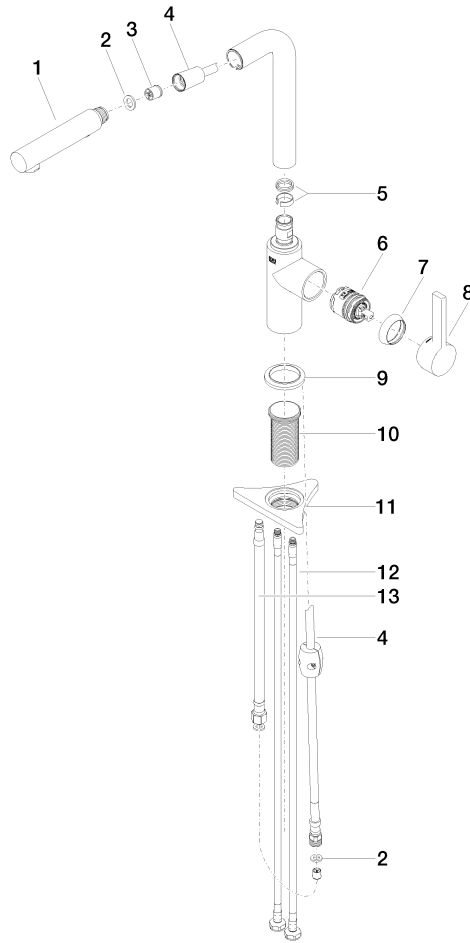

## DORNBRACHT PIUR Single-lever mixer Pull-out with spray function - Chrome

---

33 960 210

- 197mm projection
- pivotable spout 360°
- air-enriched flow and spray flow
- max. flow 5.2 l/min at 3 bar flow pressure
- lead-free
- fabric braided hose 1500 mm

## DORNBACHT PIUR Single-lever mixer Pull-out with spray function - Chrome

---

33 960 210

### Certificates

---

IAPMO\_N-4976 (2). IAPMO\_6397 (2).

**DORNBACHT PIUR Single-lever mixer Pull-out with spray function - Chrome**

33 960 210

Parts for other finishes can be found here: [Soft Black](#)

**Spare parts list**

No.	Item Number	Name	Quantity used	Delivery time
1	90 12 11 181 01-00	shower	1	2
2	90 14 05 081 00 90	seal	1	2
3	90 23 01 051 02 90	flow reducer	1	2
4	90 30 02 101 00 90	hose	1	2
5	90 14 15 060 00 90	gasket kit	1	2
6	90 15 05 060 00 90	cartridge	1	2
7	90 28 30 011 00-00	cover	1	2
8	90 20 21 001 00-00	handle	1	2
9	90 27 21 001 00-00	rosette	1	2
10	90 30 01 200 00 90	shaft	1	2
11	90 23 10 003 00 90	fixing set	1	2
12	04 30 04 103 00 90	hose	2	2
13	90 30 04 110 00 90	hose	1	2