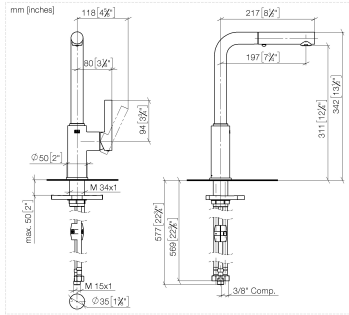

## DORNBRACHT PIUR Single-lever mixer Pull-out with spray function - Chrome

---

33 960 210

- 197mm projection
- pivotable spout 360°
- air-enriched flow and spray flow
- max. flow 5.2 l/min at 3 bar flow pressure
- lead-free
- fabric braided hose 1500 mm

## DORNBRACHT PIUR Single-lever mixer Pull-out with spray function - Chrome

33 960 210

### Flow rate chart

No.	Item Number	Name	Quantity used	Delivery time
1	90 12 11 181 01-00	shower	1	2
2	90 14 05 081 00 90	seal	1	2
3	90 23 01 051 02 90	flow reducer	1	2
4	90 30 02 101 00 90	hose	1	2
5	90 14 15 060 00 90	gasket kit	1	2
6	90 15 05 060 00 90	cartridge	1	2
7	90 28 30 011 00-00	cover	1	2
8	90 20 21 001 00-00	handle	1	2
9	90 27 21 001 00-00	rosette	1	2
10	90 30 01 200 00 90	shaft	1	2
11	90 23 10 003 00 90	fixing set	1	2
12	04 30 04 103 00 90	hose	2	2
13	90 30 04 110 00 90	hose	1	2